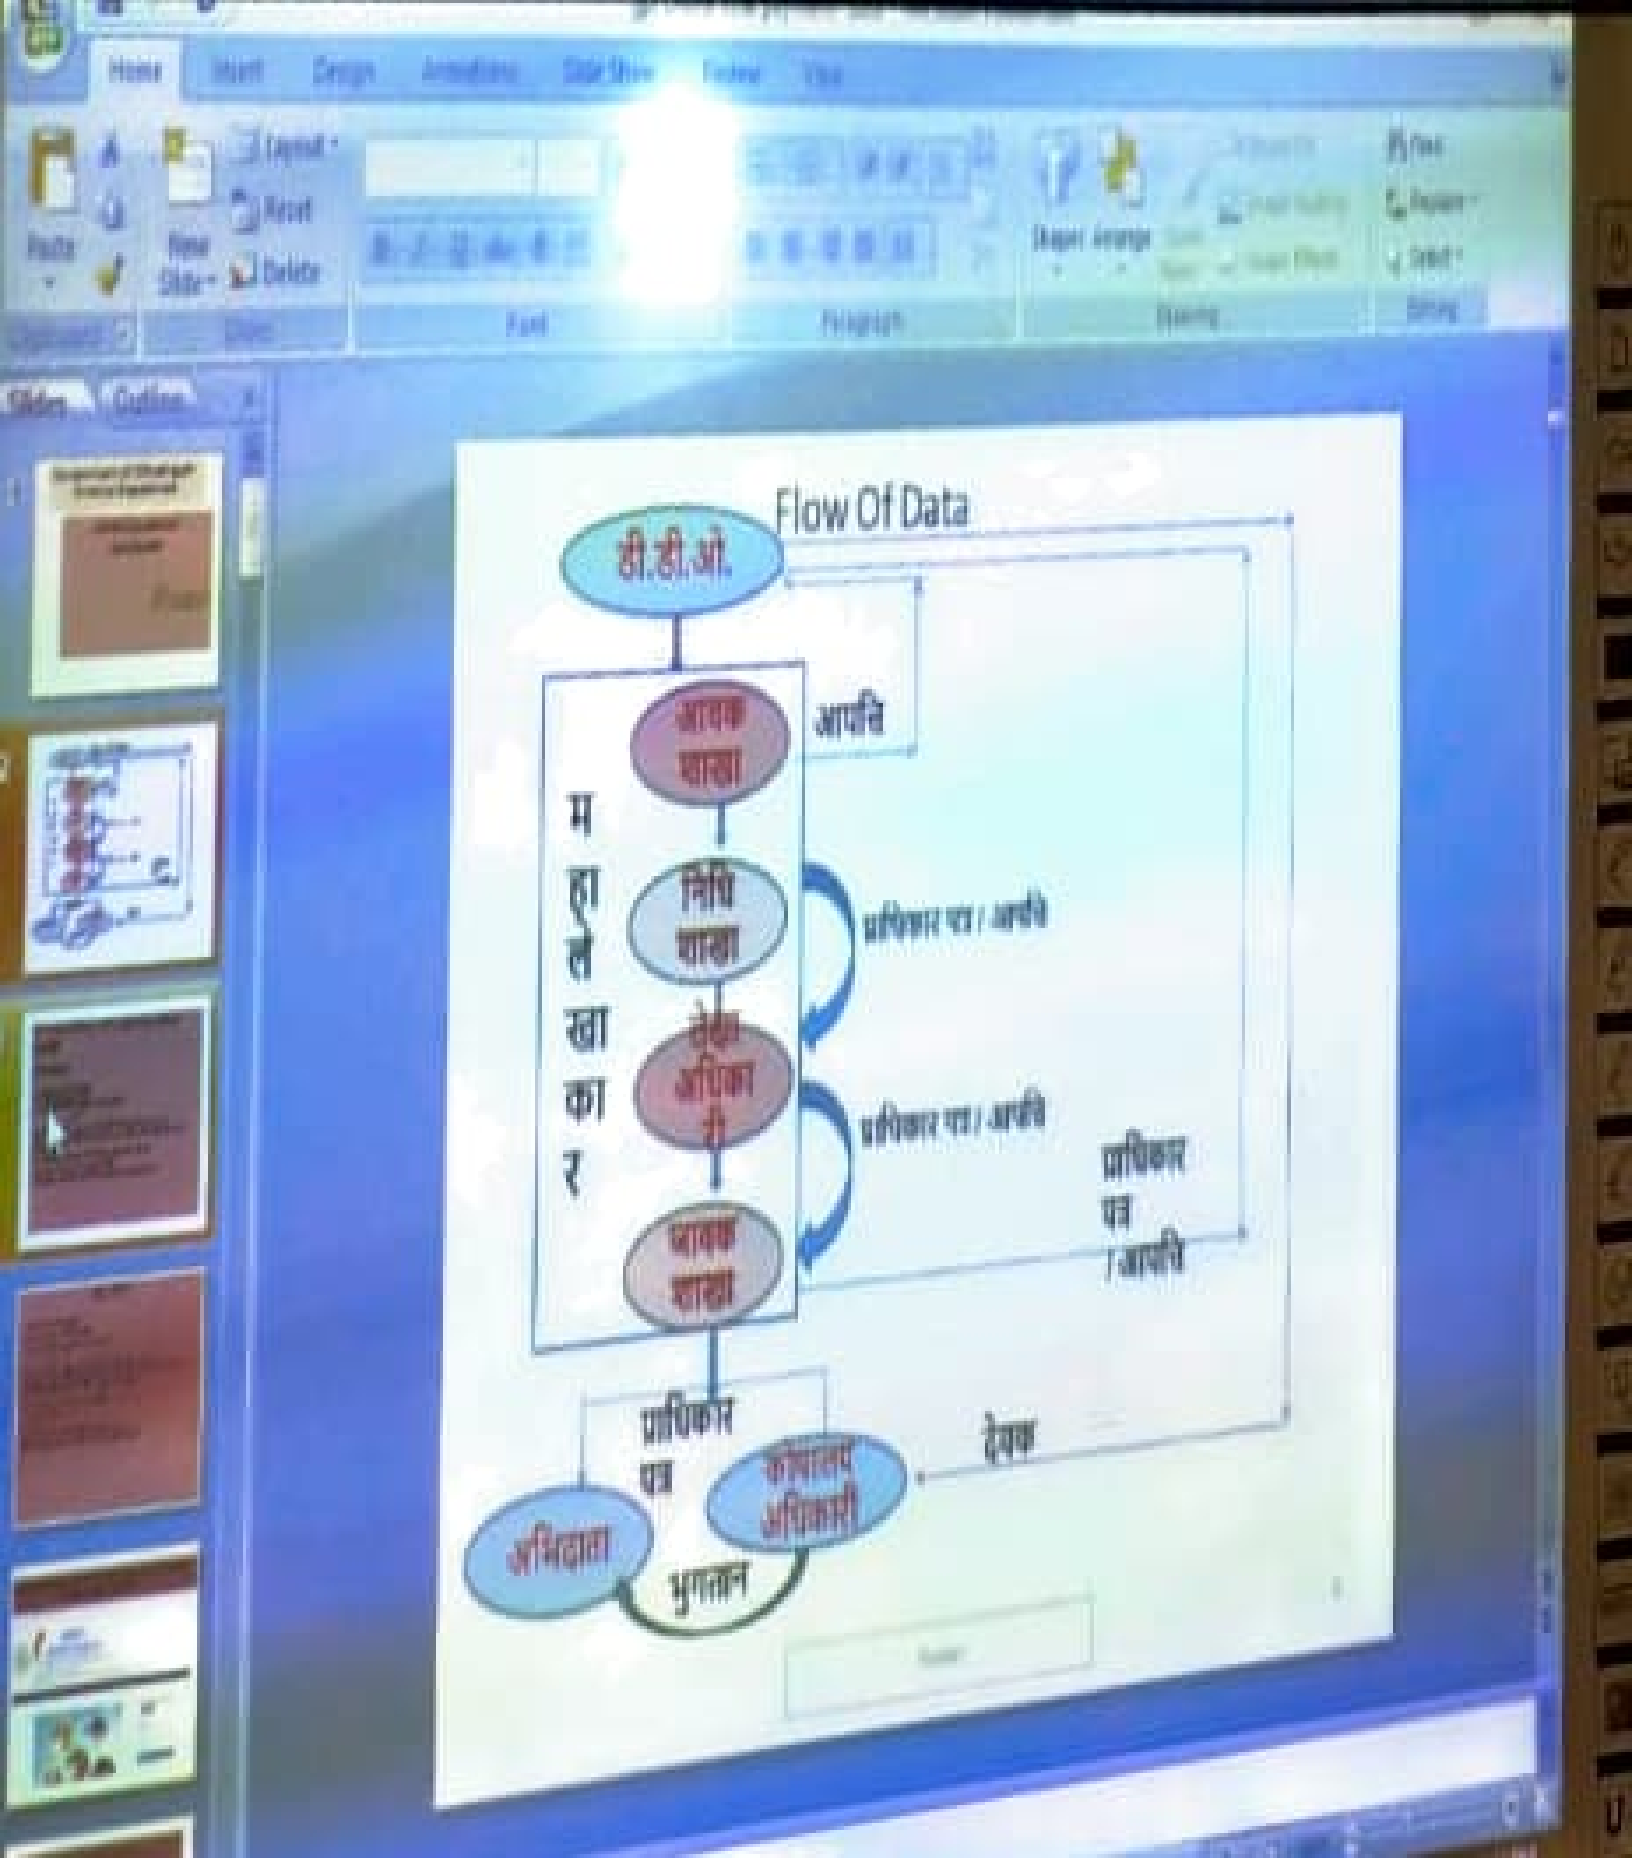

Date _____
 $1 - MPS = 1 - MPC$

ITI Chhuria Rd, Boirdeeh, Chhattisgarh

Boirdeeh

Chhattisgarh

India

2021-07-07(Wed) 12:5

Flow Of Data

ITI Chhuria Rd, Boirdeeh, Chhattisgarh 491558, India

Boirdeeh
Chhattisgarh
India

36°C

97°F

2021-07-07(Wed) 01:10(PM)