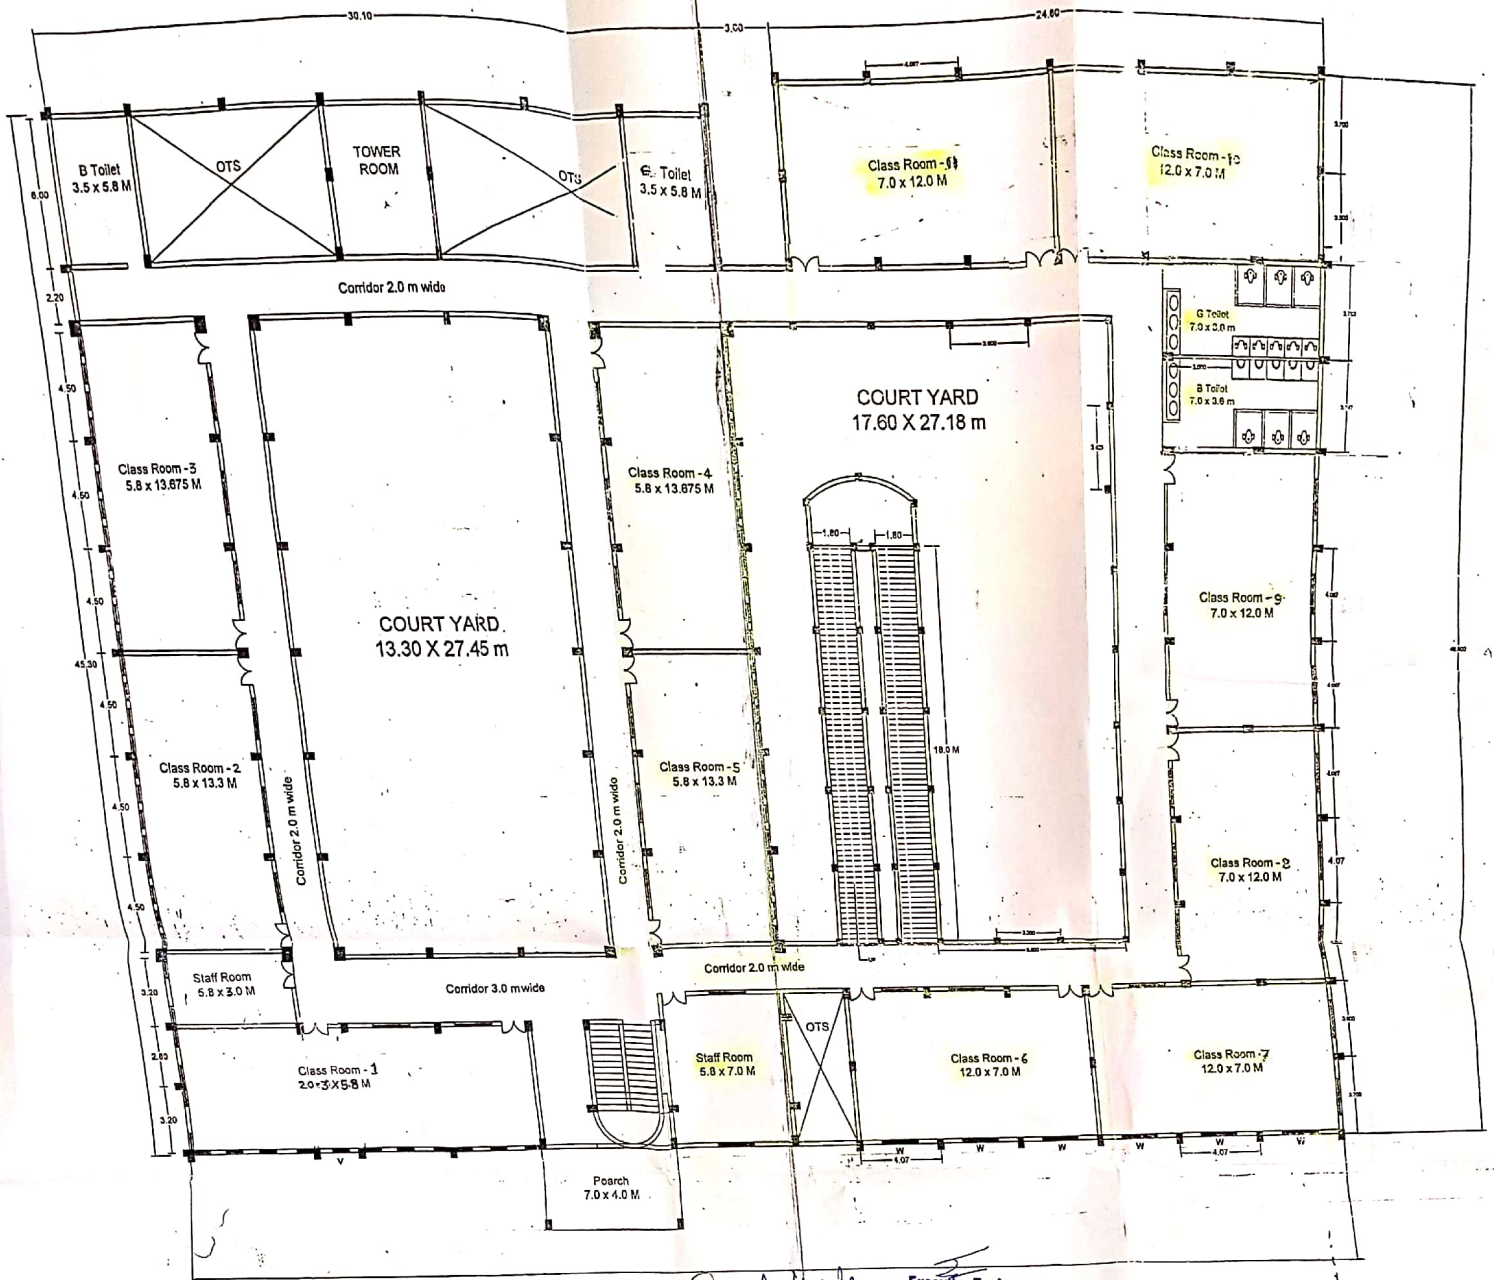

Construction Drawing for Construction of Additional Room at Rani Suryamukhi Devi Govt. Collage Chhuria (CG)

Handwritten signatures and initials:
[Signature] [Signature]
Purohit [Signature]
Executive Engineer
P.W.D. (B. & R.) Chhuria
Regional

COLLAGE

RIGHT SIDE

Day - for ground floor

STATEMENT OF AREA

S. NO.	DEPARTMENT.	GROUND F.
1	ARTS OR COMMERCE	ARTS SCIENCE
2	ARTS + COMMERCE	ARTS COMMERCE
3	ARTS + COMMERCE + SCIENCE	ARTS COMMERCE

SCHEDULE OF OPENINGS

NO.	SYMBOL	SIZE	DESCRIPTION
1.	AD	2100 x 2400	ALUMINUM DOOR
2.	D	2000 x 2400	WOODEN PANELLLED DOOR AS PER DETAIL
3.	D1	1000 x 2100	WOODEN PANELLLED DOOR SINGLE
4.	D2	800 x 2100	WOODEN PANELLLED DOOR SINGLE
5.	W1	1000 x 1200	STEEL FRAMED WINDOW WITH PAN. GL.
6.	W2	800 x 1200	STEEL FRAMED WINDOW WITH PAN. GL.
7.	W3	4200 x 1200	STEEL FRAMED WELPED MESH WITH PAN. GL.
8.	W4	3700 x 1200	STEEL FRAMED WELPED MESH WITH PAN. GL.
9.	W5	1200 x 1200	STEEL FRAMED WELPED MESH WITH PAN. GL.
10.	W6	800 x 1200	STEEL FRAMED WELPED MESH WITH PAN. GL.
11.	W7	800 x 800	STEEL FRAMED WELPED MESH WITH PAN. GL.
12.	W8	1000 x 1800	STEEL FRAMED FULLY GLAZED WINDOW
13.	W9	1500 x 1200	STEEL FRAMED FULLY GLAZED WINDOW
14.	W10	1200 x 1500	STEEL FRAMED FULLY GLAZED WINDOW
15.	W11	1200 x 1500	STEEL FRAMED FULLY GLAZED WINDOW

TENTATIVE SPECIFICATIONS

1. FLOORING:
   1. POLISH STONE - ENTRANCE, HALL, STAIRCASE, TOILET, VERANDAH, LIBRARY, CENSTRY, ETC.
   2. POLISH STONE - CLASS ROOMS, TUTORIAL ROOMS, STAFF ROOM, STORES, N.C.C. & N.S.S. ROOM ETC.
2. CEILING:
   1. SPIRTEX TILE 900 UP TO LINTEL HEIGHT IN TOILETS AND F. TOILET HEIGHT IN LABORATORIES.
3. PLAIFORMS & WINDOW CILL TOPS:
   1. POLISH STONE TO 15 TO 316 FORMED ON ALL THE LALB & E ON ALL THE WINDOW CILLS.

REVISION: THIS DWS. IS REVISED ON DATED 1.2.94

PROPOSED DESIGN OF DEGREE COLLEGE IN M.P.
(ARTS, COMMERCE & SCIENCE)

WORKING DRAWING.
GROUND FLOOR PLAN & ELEVATIONS.

21

DATE: 1.2.94
SCALE: 1/4" = 1'-0"

Sub

SUB DIVISIONAL OFFICER
P.W.D. (B/M) Gwalior
INDIAN RAILWAYS